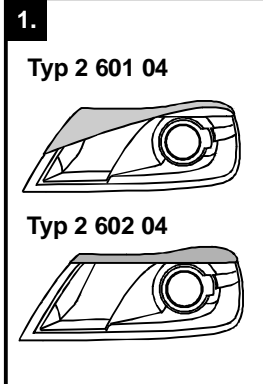

Milotec Auto-Extras wünscht gute Fahrt.

Šťastnou cestu Vám přeje Milotec Auto-Extras.

Milotec Auto Extras wishes a pleasant drive

Milotec Auto-Extras vous souhaite bon voyage.