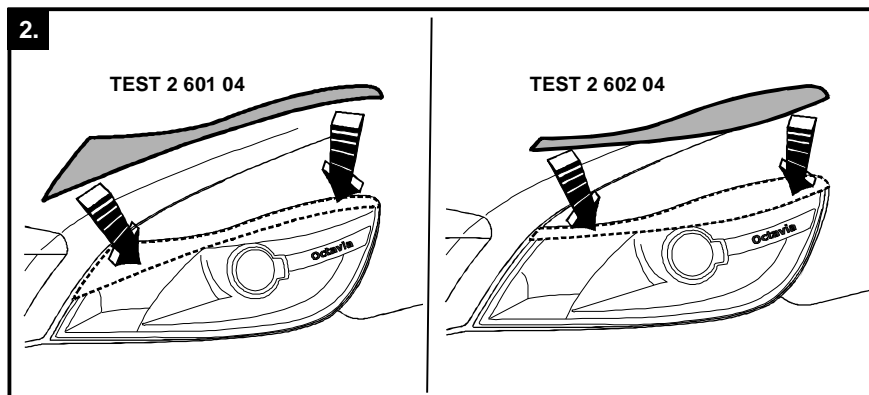

Typ 2 601 04, 2 602 04

Škoda Octavia II. Facelift 12/08 →, Škoda Octavia II. RS Facelift 05/09 →
Škoda Octavia II. Facelift 12/08 →, Škoda Octavia II. RS Facelift 05/09 →

Milotec®
AUTO-EXTRAS

Scheinwerfer-Blenden

MONTAGEANLEITUNG

Lieferumfang:

- 1 Paar Scheinwerferblenden mit selbstklebendem 3M-Band
- 1x Isopropanol-Reinigungstuch
- 1x Lackierhinweis
- 1x Montageanleitung
- 1 x TÜV-Unterlage + Typaufkleber (nur bei 2 60204)

Kryty světlometů

MONTÁŽNÍ NÁVOD

Návod uschovejte pro účely kontroly a STK!

Obsah balení:

- 1 pár krytů světlometů opatřené 3M páskou
- 1x odmašťovací ubrousek
- 1x návod pro lakování
- 1x montážní návod

ATEST
8SD
1951

Headlamp covers

FITTING INSTRUCTIONS

The pack contains:

- 1 pair of headlamp covers with self-adhesive 3M strip
- 1x Isopropanol cleaning tissue
- 1x painting instructions
- 1x fitting instructions

Couvre-phares

INSTRUCTIONS DE MONTAGE

Fournitures:

- 1 paire de couvre-phares avec bande autoautocollante
- 1x chiffon de nettoyage à isopropanol
- 1x instructions de vernissage
- 1x instructions de montage

Milotec Auto-Extras wünscht gute Fahrt.

Šťastnou cestu Vám přeje Milotec Auto-Extras.

Milotec Auto Extras wishes a pleasant drive

Milotec Auto-Extras vous souhaite bon voyage.